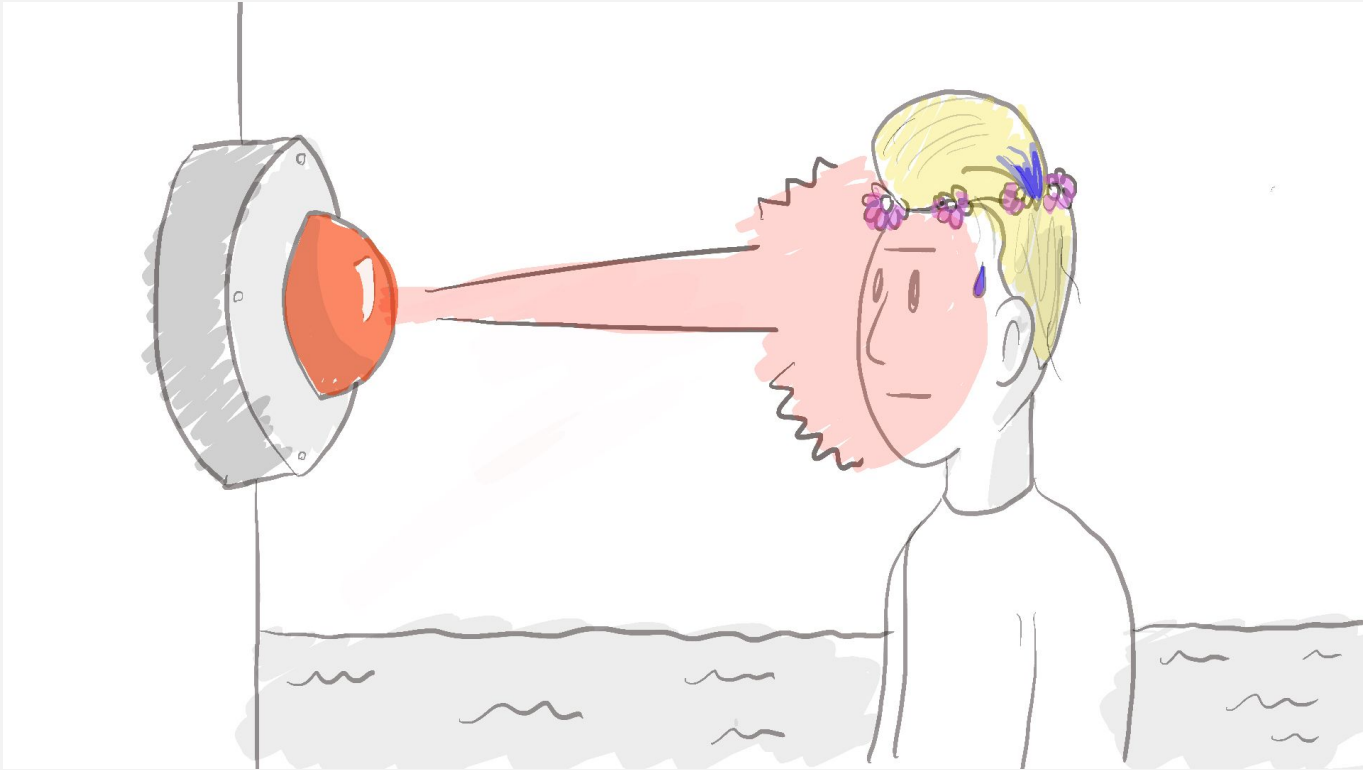

Echo heads outside to walk back to work.

Echo puts on the ring and see the city in a different light.

After work, Echo drops off Aeryn at Yooly's apartment so she can secretly meet up with the Naturalists.

Echo arrives to find the strange man, named Loqi, from earlier speaking to a small crowd.

Loqi tells the group of their plans to overthrow H2H.

Loqi walks Echo home and asks her to join the revolt.

The day of Echo's ascent to Valhalla.

Echo approaches Valhalla for the first time.

H2H scans Echo's identity and an open door appears.

Echo just in inside giant halls of Valhalla

Echo approaches chair at base of tree.

Echo sitting on chair inside tree room.