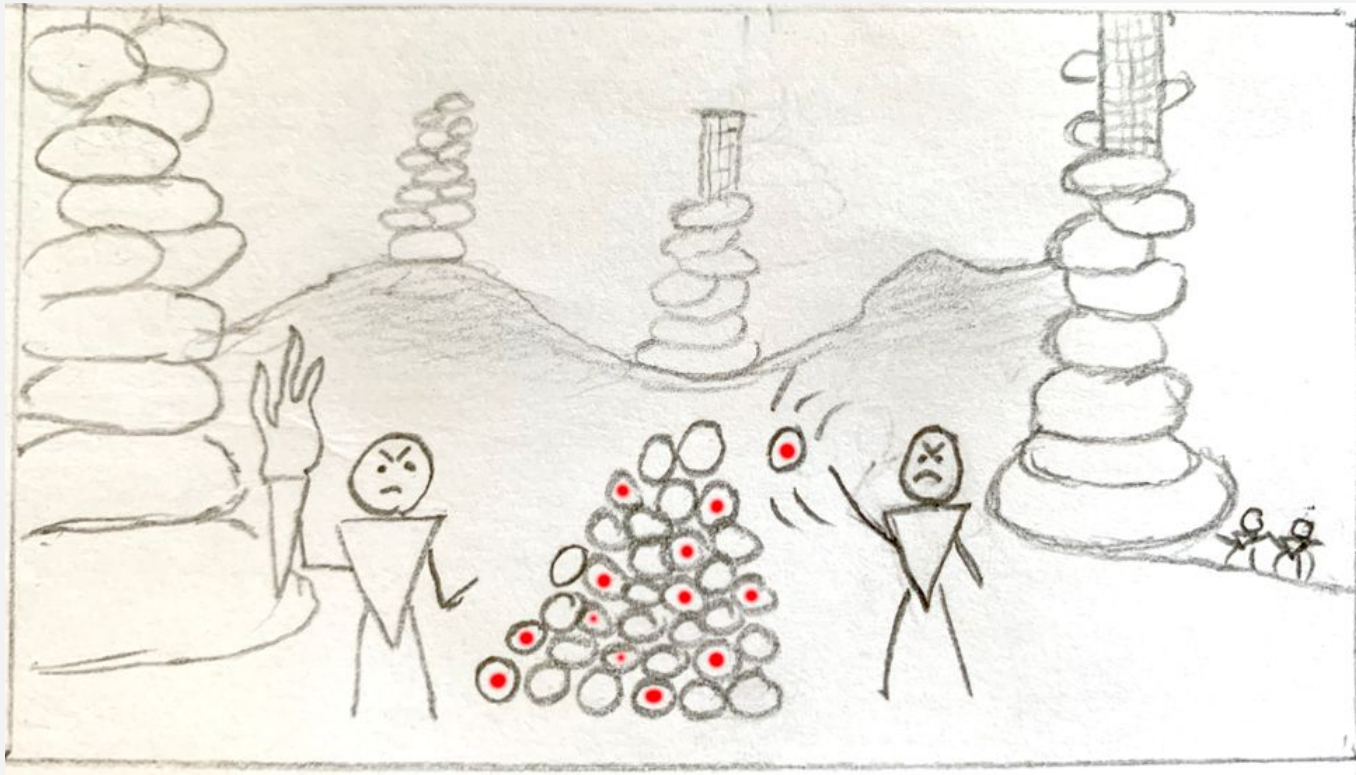

Echo heads outside to walk back to work.

Echo puts on the ring and see the city in a different light.

After work, Echo drops off Aeryn at Yooly's apartment so she can secretly meet up with the Naturalists.

Echo arrives to find the strange man, named Loqi, from earlier speaking to a small crowd.

Loqi tells the group of their plans to overthrow H2H.

Loqi walks Echo home and asks her to join the revolt.

The day of Echo's ascent to Valhalla.

Echo approaches Valhalla for the first time.

H2H scans Echo's identity and an open door appears.

Echo just in inside giant halls of Valhalla

Echo approaches chair at base of tree.

Echo sitting on chair inside tree room.

Echo opening hidden control panel.

DARKNESS

Echo discovers a human experimentation lab

Echo & Loqi re-entering atrium that is now full of Naturalists.

(POV) Naturalists broadcasting live.

Riots break out across the city as Valhalla burned to the ground, city was in chaos.